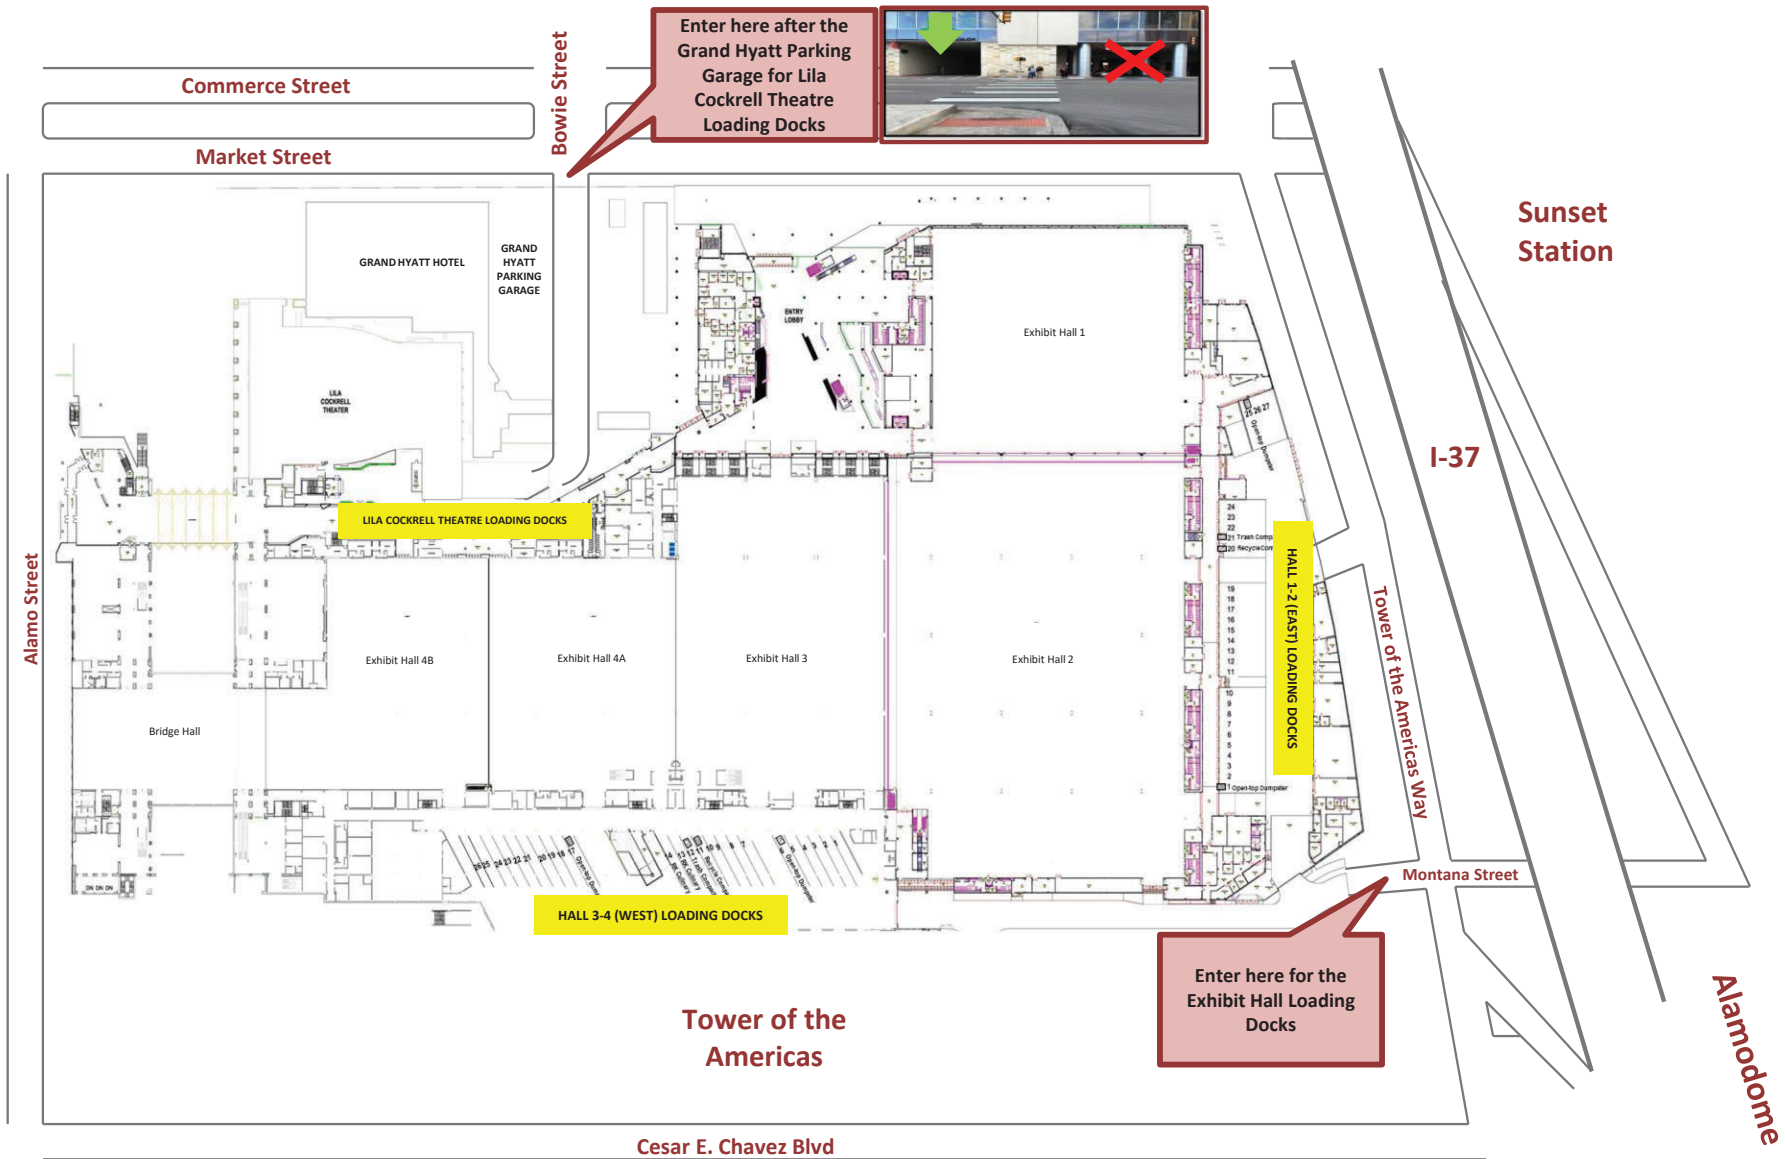

## CONVENTION CENTER DOCKS

EAST DOCKS - HALLS 1&2	
DOCK #	STATUS
1	<b>DUMPSTER</b>
2	Hall 2
3	Hall 2
4	Hall 2
5	Hall 2
6	Hall 2
7	Hall 2
8	Hall 2
9	Hall 2
10	Hall 2
11	Hall 2
12	Hall 2
13	Hall 1
14	Hall 1
15	Hall 1
16	Hall 1
17	Hall 1
18	Hall 1
19	Hall 1
20	<b>COMPACTOR</b>
21	<b>COMPACTOR</b>
22	Hall 1
23	Hall 1
24	Hall 1
25	<b>DUMPSTER</b>
26	Hall 1
27	Hall 1

WEST DOCKS - HALLS 3&4	
DOCK #	STATUS
1	Stars at Night
2	Stars at Night
3	Hemisfair
4	Hemisfair
5	Hall 3
6	<b>DUMPSTER</b>
7	Hall 3
8	Hall 3
9	Hall 3
10	Hall 3
11	<b>COMPACTOR - RECYCLE</b>
12	<b>COMPACTOR</b>
13	RK CULINARY
14	RK CULINARY
15	<b>DUMPSTER</b>
16	<b>DUMPSTER</b>
17	<b>DUMPSTER</b>
18	Hall 4A
19	Hall 4A
20	Hall 4A
21	Hall 4A
22	Hall 4A
23	Hall 4B
24	Hall 4B
25	Hall 4B
26	Hall 4B

# Henry B. Gonzalez Loading Docks

**East Loading Docks**  
 Bays 13-27 = Hall 1  
 Bays 1-12 = Hall 2

**West Loading Docks**  
 Bays 1-2 = Stars @ Night Ballroom, Bays 3-4 = Hemisfair Ballroom, Bays 5-10 = Hall 3, Bays 18-22 = Hall 4A, Bays 23-26 = Hall 4B

# CITY OF SAN ANTONIO CONVENTION & SPORTS FACILITIES

Address for Hall 1-4 (East and West) Loading Docks:  
237 Tower of the Americas Way, San Antonio TX 78205

Address for Lila Cockrell Theatre Loading Docks:  
900 E. Market Street, San Antonio TX 78205